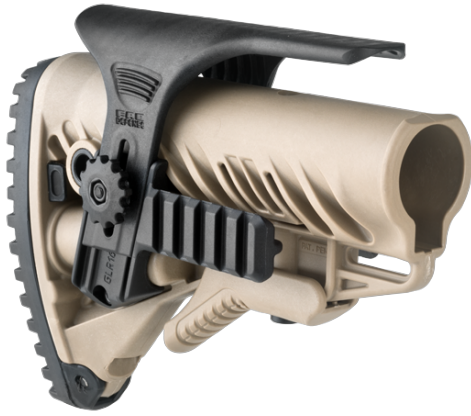

GPCP

CHEEK REST KIT WITH BUILT IN DUAL PICATINNY RAILS FOR GLR-16

FAB
DEFENSE

KEEP IT REAL.

GENERAL MEASUREMENTS

Weight	115 gr
Width	66 mm
Height	133 mm
Length	134 mm
Height (open / deployed)	163 mm

AVAILABLE COLORS

PRODUCT DESCRIPTION

The GPCP equips your GLR-16 Tactical Buttstock with a specialty made cheek rest with dual picatinny rails allowing optimal versatility and mounting solutions for your buttstock.

Advantages:

Fully Adjustable Cheek Rest

Dual Picatinny Rails

Ideal Mounting Solution for the SH-5

Easy to Attach and Dismantle

Lightweight and Strong

Easy to Install

No Gunsmith Required